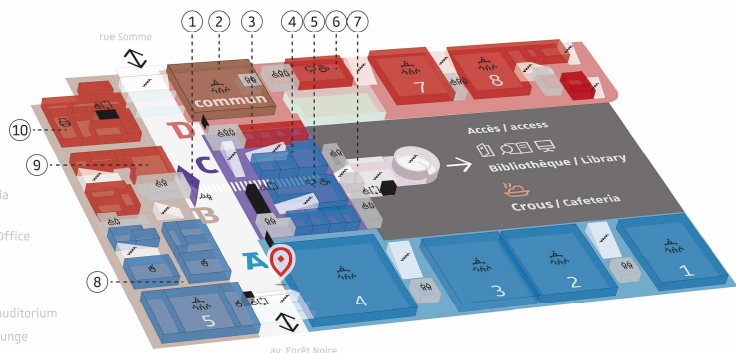

-1

1

Accueil welcome desk

SORTIE exit

- **A** 1 Amphi 1 à 4 / Auditoriums
- **B** 5 Amphi 5 / Auditorium
- 8 Salles informatiques / Computer Labs
- 9 Associations étudiantes / Student Associations
- 10 Reprographie / Copy Center
- **C** 7 Bibliothèque & Crous / Library & Crous's cafeteria
- 5 Cafeteria K'fet / cafeteria
- 4 Coopérative AESES / AESES Office
- 3 Associations étudiantes EM / EM Student Associations
- **D** 2 Amphitheâtre commun / Common auditorium
- 6 Embassade / EM Student Lounge
- 7 et 8 Amphitheatres / Auditoriums